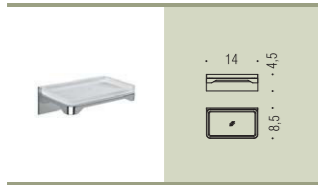

B2901

B2902-B9333

B2941 - B9334 - B2940

LC67

B2991

B2907  
B2906

The Forever collection has been specially designed for a wall and glass fixing with a special high performance double sided acrylic foam tape (3M™ VHB™). The technical characteristics of this collection, combined with a quick and easy mounting system, allow an use of the appliance even in difficult conditions without ever affecting the aesthetics or the durability of use. Adhesive strips are already preassembled on the piece and, for the preparation of the wall surface, inside the box there is a cleaning kit and a stick with the activator/primer. **Attention:** we do not recommend the application of the pieces on surfaces particularly rough, resin as well as on painted walls.