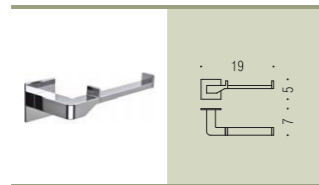

B2908
Porta rotolo
Paper holder