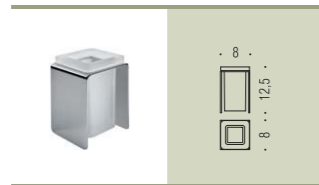

**B2901**  
Porta sapone  
Soap dish holder

**B2902**  
Porta bicchiere  
Glass holder

**B9333**  
Spandisapone (L 0,22)  
Soap dispenser

**B2940**  
Porta sapone  
d'appoggio  
Standing soap dish holder