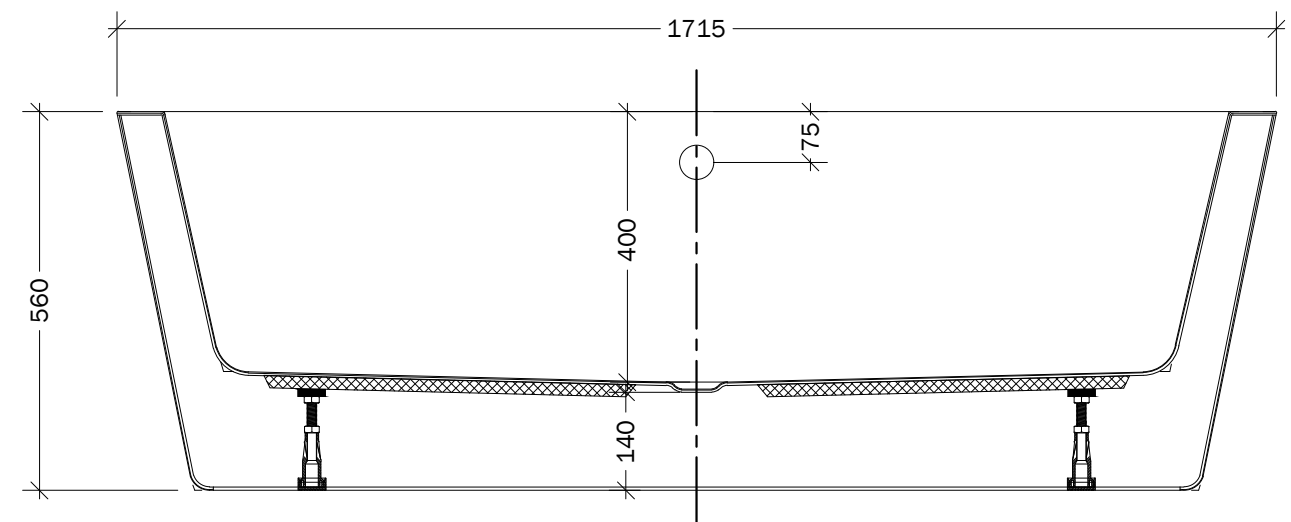

TOP VIEW

SECTION - BB

SECTION - AA

	NAME:	JULIA
	CODE:	JBT-WHT-FSBT177840X
	DIMENSIONS:	1715x785x400/560mm