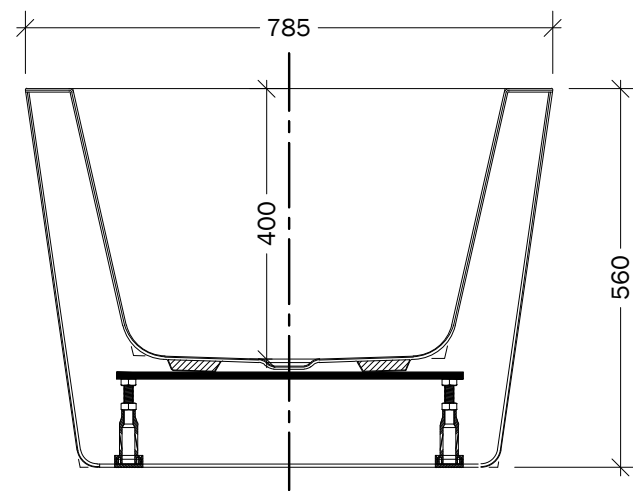

TOP VIEW

SECTION - BB

SECTION - AA

	NAME:	JULIA
	CODE:	JBT-WHT-FSBT177840X
	DIMENSIONS:	1715x785x400/560mm