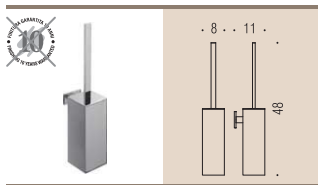

B1627
Porta scopino in ABS
ABS hanging brush holder