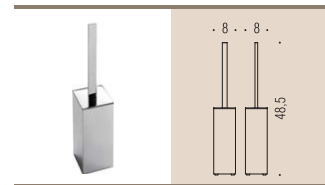

B1606
Porta scopino d'appoggio
Standing brush holder