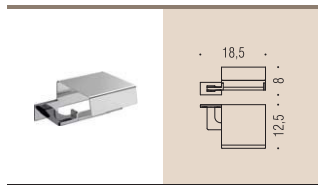

B1691
Porta rotolo coperto
Paper holder with cover