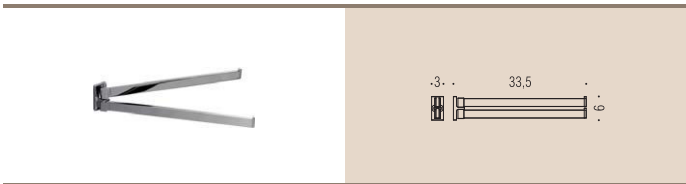

B1607
Porta scopino
Hanging brush holder

B1626
Porta scopino d'appoggio in ABS
ABS standing brush holder

B1627
Porta scopino in ABS
ABS hanging brush holder

B1609
Porta salvietta
Towel holder

B1612
Porta salvietta doppio a snodo
Double bar towel holder