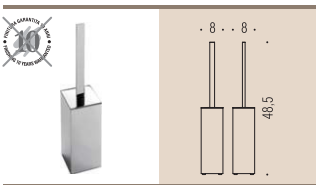

B1626
Porta scopino d'appoggio in ABS
ABS standing brush holder