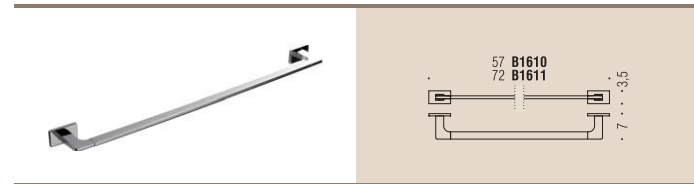

B1610 - B1611
Porta salvietta
Towel holder