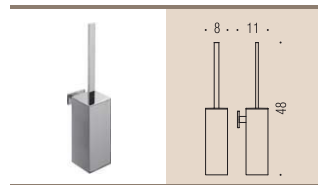

B1674
Spandisapone (L 0,31) e porta salvietta per bidet
Soap dispenser and towel holder for bidet

B1610 - B1611
Porta salvietta
Towel holder

B1631
Porta salvietta ad anello
Ring towel holder

B1606
Porta scopino d'appoggio
Standing brush holder